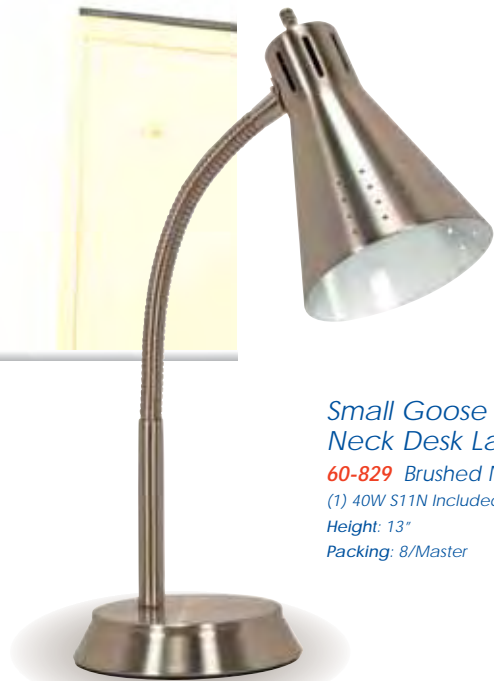

desk lamps & specialty lighting

Clip on Goose Neck Lamp
60-824 Metallic Blue
(1) 40W S11N Included
Height: 13"
Packing: 12/Master

Large Goose Neck Desk Lamp
60-826 Metallic Blue
(1) 60W A19 max.
Height: 16½"
Packing: 4/Master

Small Goose Neck Desk Lamp
60-825 Metallic Blue
(1) 40W S11N Included
Height: 13"
Packing: 8/Master

Goose Neck Floor Lamp
60-827 Metallic Blue
(1) 60W A19 max.
Height: 64"
Packing: 2/Master

floor & Desk Lamps

desk lamps & specialty lighting

Goose Neck Floor Lamp
60-831 Brushed Nickel
(1) 60W A19 max.
Height: 64"
Packing: 2/Master

Large Goose Neck Desk Lamp
60-830 Brushed Nickel
(1) 60W A19 max.
Height: 16½"
Packing: 4/Master

Clip on Goose Neck Lamp
60-828 Brushed Nickel
(1) 40W S11N Included
Height: 13"
Packing: 12/Master

Small Goose Neck Desk Lamp
60-829 Brushed Nickel
(1) 40W S11N Included
Height: 13"
Packing: 8/Master

floor & Desk Lamps